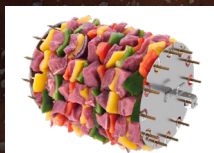

EspetoSul Barbecue Rotisserie

The EspetoSul rotisserie is the best new addition to your barbecue. Portable & handy for barbecuing on the go. The Espetosul can be used on many different grills and has an extension accessory to increase its length. Suitable for kettles & drums including Weber, Oklahoma Joe Bronco, Big Green Eggs & Pit Barrels plus many, many more.

Accessories

12 Skewer Carousel

A300 Foldable BBQ Kit

Long Quad Prong

Rotisserie Basket

A100 Compact BBQ Kit

Short Claws 12cm

Kamado Multi Rotisserie Rack